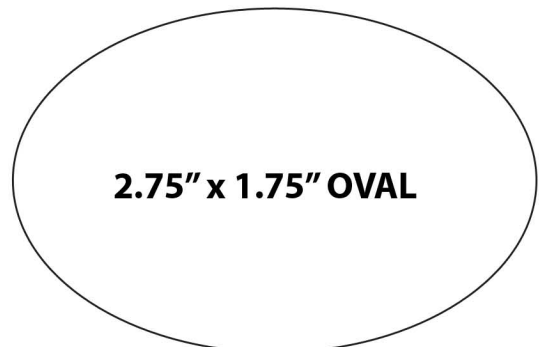

**3" ROUND**

**2.25" ROUND**

**1.75" ROUND**

**1" ROUND**

**1.5" DIAMOND**

**1.75" x 2.75" RECTANGLE**

**DOWNLOAD OUR DIMENSIONED  
BUTTON TEMPLATE FROM THE  
ORDERING PAGE TO HELP  
WITH YOUR LAYOUT.**

**1.5" SQUARE**

**2.75" x 1.75" RECTANGLE**

**2.75" x 1.75" OVAL**