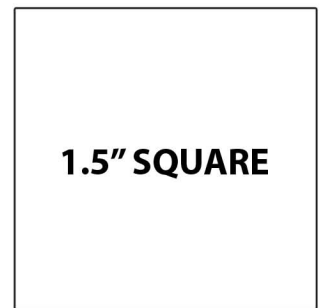

**3" ROUND**

**2.25" ROUND**

**1.75" ROUND**

**1" ROUND**

**1.5" DIAMOND**

**1.75" x 2.75" RECTANGLE**

**DOWNLOAD OUR DIMENSIONED  
BUTTON TEMPLATE FROM THE  
ORDERING PAGE TO HELP  
WITH YOUR LAYOUT.**

**1.5" SQUARE**

**2.75" x 1.75" RECTANGLE**

**2.75" x 1.75" OVAL**